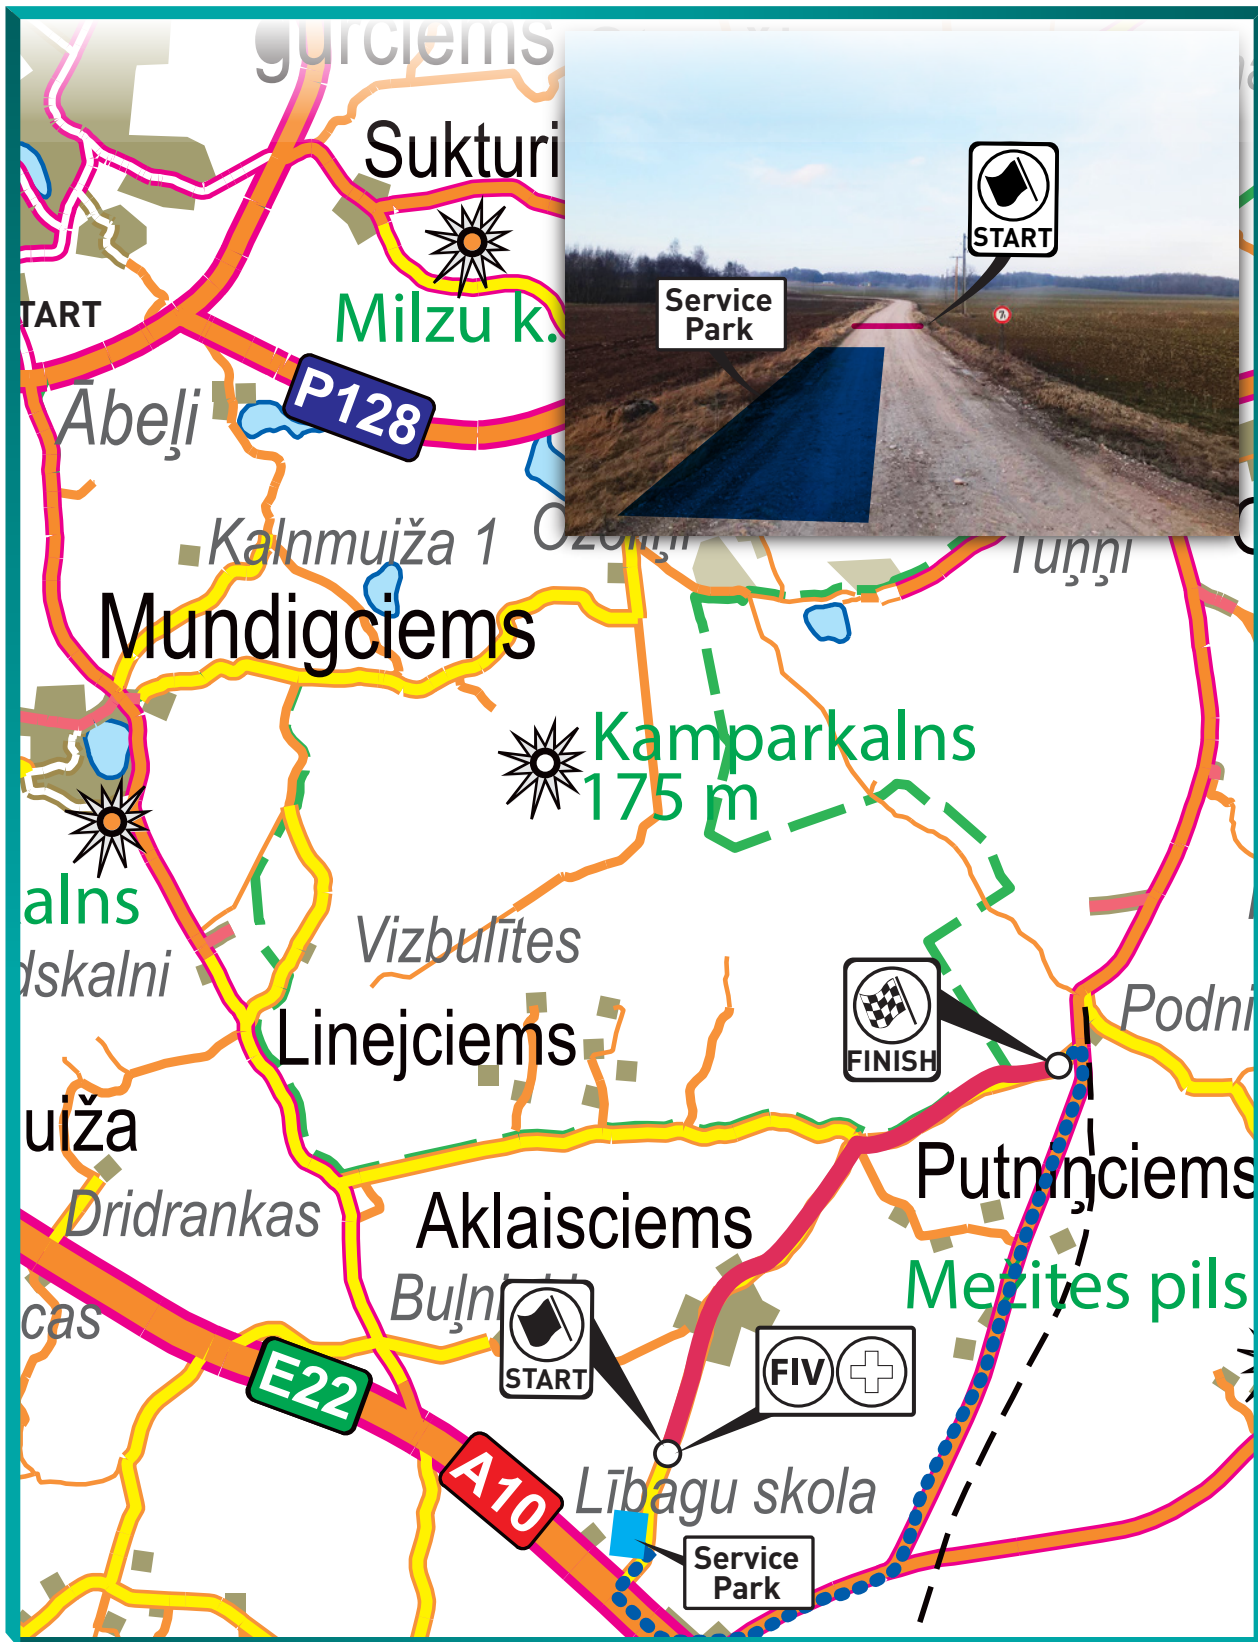

RALLY LIEPĀJA

TALSI-LIEPĀJA | 24.-26.05.2019

LATVIJAS AUTOMOBILU FEDERĀCIJA

Test option 1

Distance 4.0 km

Cost per car 600€ + VAT

Driving from 10.00 to 17.00

Start: 57.176403, 22.653550